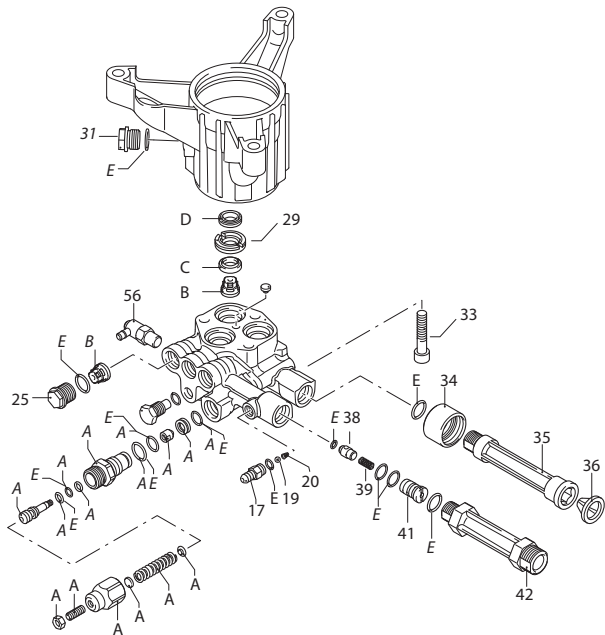

# Pump Parts Manual

REF. #	Part #	QTY	Description
17	1000002663	1	HOSE NIPPLE
19	OK16630111	1	BALL
20	OK16630112	1	SPRING
25	10000026629	3	CAP, VALVE RM BLK
29	0H95650133	3	BUSHING
31	10000026682	1	PLUG 3/8"
33	10000026682	3	SCREW M8X40 (221in/lbs)
34	10000026712	1	SUCTION FITTING
35	10000026685	1	SUCTION EXTENSION (221in/lbs)
36	10000026675	1	FILTER
38	10000026676	1	SHUTTER W/OUT ORING
39	100000026687	1	SPRING
41	0J93750109	1	INJECTOR
42	10000026688	1	OUTLET EXTENSION (221in/lbs)
56	0H9570	1	THERMAL RELIEF VALVE

REF. #	Part #	Description
A	0H95650116	KIT - UNLOADER
B	0H95650110	KIT - VALVES
C	0H95650113	KIT - WATER SEALS
D	0H95650112	KIT - OIL SEALS
E	0H95650114	KIT - O-RINGS